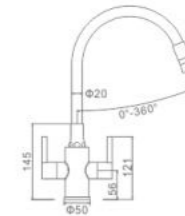

- Cocina con dos mandos, caño flexible
  Aireador 2 posiciones
  Latiguillos De F3/8 * M10*1
- Two-handle kitchen mixer with flexible spout
  2-function spray head
  F3/8*M10*1 Flexible hose

ACS

60,00 € Ref: M22141-2