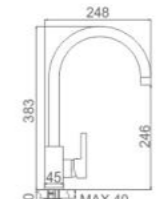

ACS / HU10FX48-1

52,63 € Ref: M22118A 10