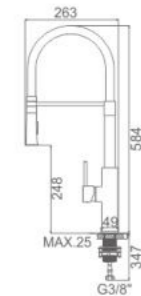

Características de material

Resistencia a alta temperatura

Resistencia a baja temperatura

Resistencia a las condiciones atmosféricas

Resistencia química

Resistencia a la abrasión

Limpieza fácil

Opciones de multicolor

Material gel de sílice de calidad alimentaria