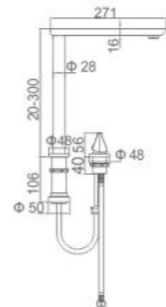

ACS / FX31

79,77 €

Ref:

M22106B

- Cocina abatible repisa
Cartucho 25
Aireador Neoperl
Latiguillos F3/8*M10*1 50cm
- Ajustable kitchen mixer
25 cartridge
Neoperl aerator
F3/8-M10*1 flexible hose

ACS / FX62-3