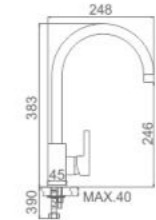

ACS / HU10FX48-1

52,63 € Ref: M22118 10