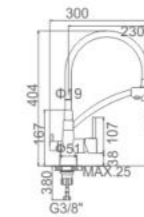

ACS / HU10FX48-1

112,42 € Ref: M22128B-2 10