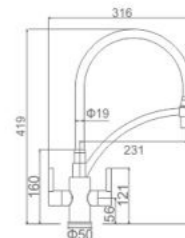

- Cocina con dos mandos, caño flexible
  Aireador 2 posiciones
  Latiguillos De F3/8 * M10*1
- Two-handle kitchen mixer with flexible spout
  2-function spray head
  F3/8*M10*1 Flexible hose