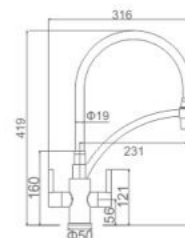

- Cocina con dos mandos, caño flexible
  Aireador 2 posiciones
  Latiguillos De F3/8 * M10*1
- Two-handle kitchen mixer with flexible spout
  2-function spray head
  F3/8*M10*1 Flexible hose

ACS

80,19 € Ref: M22142-2